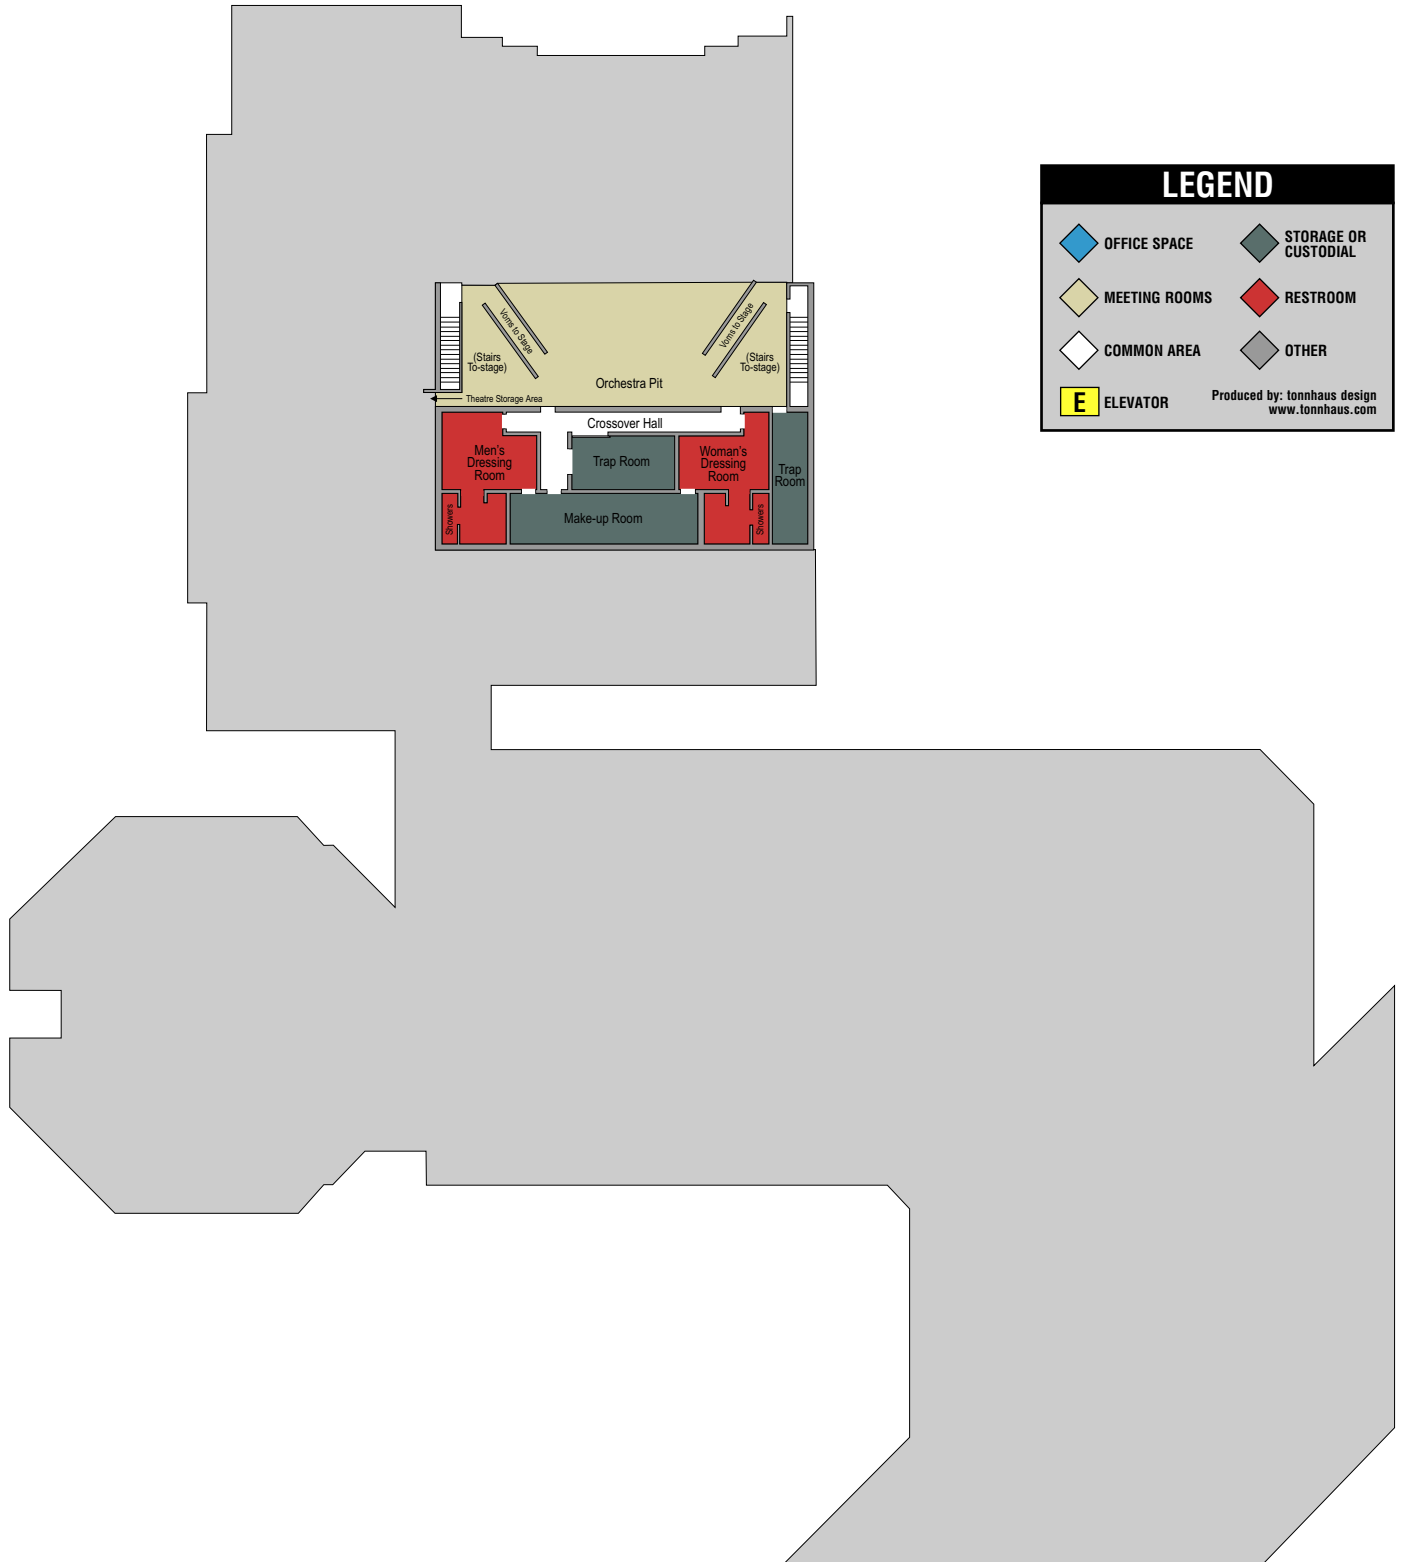

Theatre Arts and Buetow Music Centers **LOWER LEVEL**

LEGEND

 OFFICE SPACE	 STORAGE OR CUSTODIAL
 MEETING ROOMS	 RESTROOM
 COMMON AREA	 OTHER
 ELEVATOR	Produced by: tonnhaus design www.tonnhaus.com