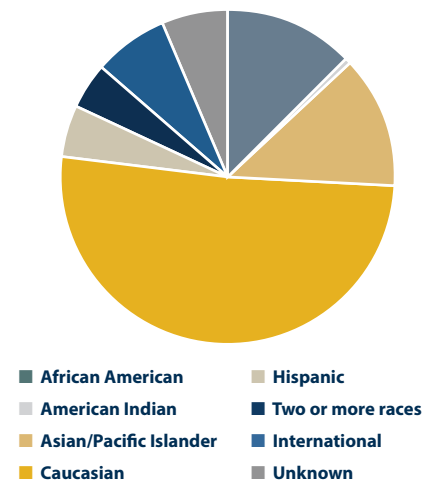

Traditional Undergraduate Diversity Fall 2019