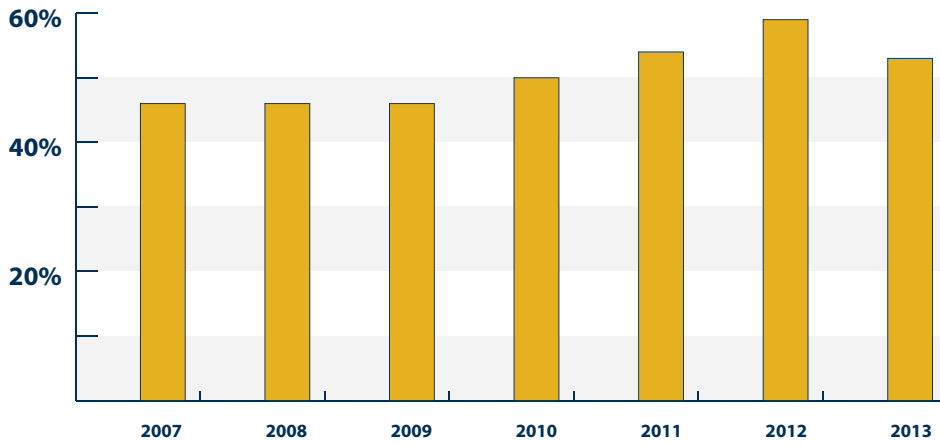

6-Year Graduation Rate Has Increased 15% in Last 7 Years