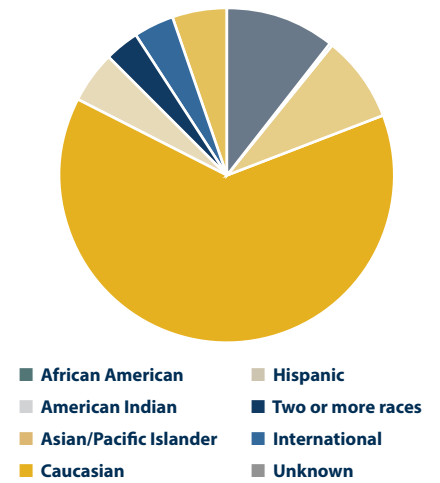

University Diversity Fall 2019