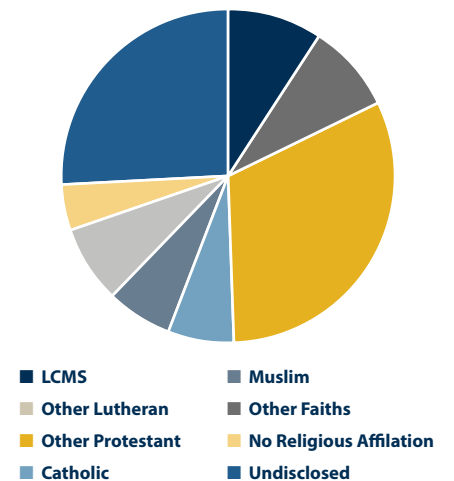

Traditional Undergrad Religious Diversity Fall 2019