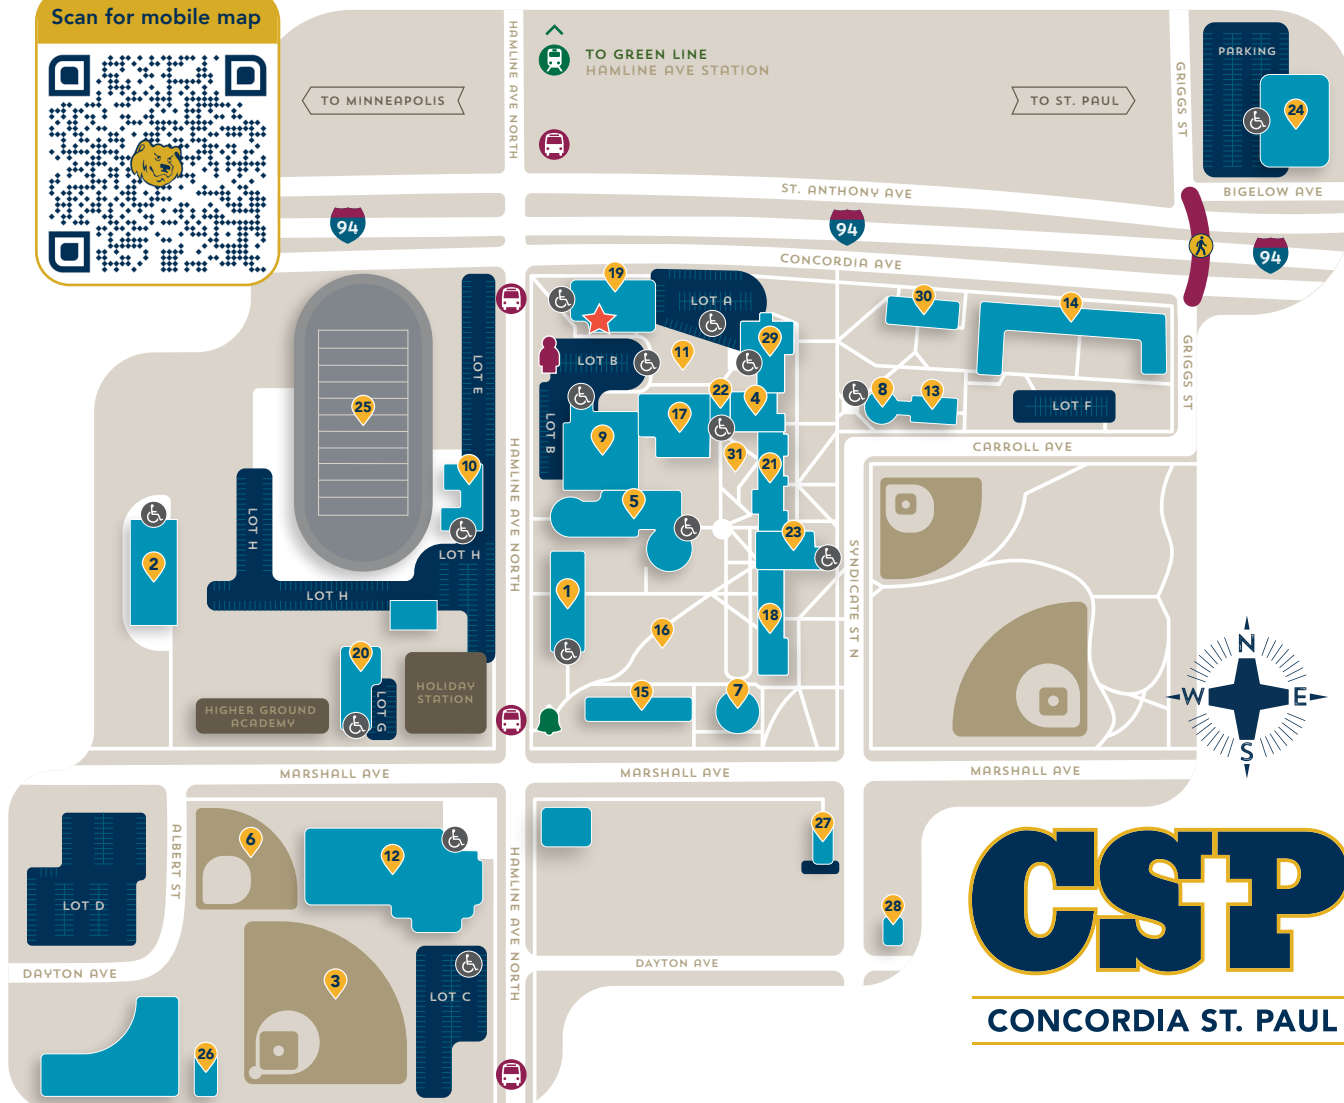

Scan for mobile map

CAMPUS MAP & DIRECTORY

1282 Concordia Avenue | St. Paul, MN 55104-5494

CAMPUS PARKING

LOT A

Between Lutheran Memorial Center and Winget Student Life Center

Enter from Concordia Ave

LOT B

Between E.M. Pearson Theatre and Lutheran Memorial Center

Enter from Hamline Ave

LOT C

Behind Gangelhoff Center

Enter from Hamline Ave

LOT D

West of Gangelhoff Center

Enter from Marshall Ave

LOT E & H

Next to Fandrei Center

Enter from Hamline Ave

LOT F

In front of Holst Hall

Enter from Carroll Ave

LOT G

Next to Marshall Building

Enter from Marshall Ave

DIRECTIONS FROM INTERSTATE 94

HEADING EAST

Exit Snelling Avenue and continue on Concordia Ave. Turn right on Hamline Ave. University will be on your left, and Gangelhoff Center will be ahead on the right (near the Holiday Station).

HEADING WEST

Exit Hamline Ave and take a left. Concordia University will be located on your left side once you cross Concordia Ave.

★ **Admissions Office**
Lutheran Memorial Center

🚶 **Pedestrian Bridge**
Connecting Griggs Street

🚇 **Green Line**
Hamline Ave Station

🚌 **Metro Bus Stops**
Route 21

♿ **Accessible Parking & Building Entrances**

🔔 **Reformation Bell Tower**

👤 **Martin Luther Statue**

CSP CAMPUS BUILDINGS

- 1 Arndt Science Hall
- 2 Athletics Performance Center
- 3 Bob Barnes Field
- 4 Buenger Education Center
  Bookstore: BEC 102
- 5 Buetow Music Center
- 6 Carlander Field
- 7 Concordia Art Center
- 8 Cross of Christ Fellowship Center
- 9 E.M. Pearson Theatre

- 10 Fandrei Center
- 11 Frauenshuh Amphitheatre
- 12 Gangelhoff Center
- 13 Graebner Memorial Chapel
- 14 Holst Hall
- 15 Hyatt Village
- 16 The Knoll
- 17 Library Technology Center
  Help Desk: LTC 114
- 18 Luther Hall
  Advising: LU 110

- 19 Lutheran Memorial Center
  Admissions: LMC 100
  Financial Aid: LMC 100
  Registrar: LMC 119
- 20 1371 Marshall Ave
- 21 Meyer Hall
  Security: MH 124
- 22 Pearson Commons
  Comet's Cafe
- 23 Poehler Administration Building

- 24 Ries Tower
- 25 Sea Foam Stadium
- 26 1397 Selby Ave
- 27 Thompson Hall
- 28 Treichel House
- 29 Winget Student Life Center
  Dining Hall
  Mailroom: SLC 117
- 30 Wollaeger Hall
- 31 Fellowship Plaza